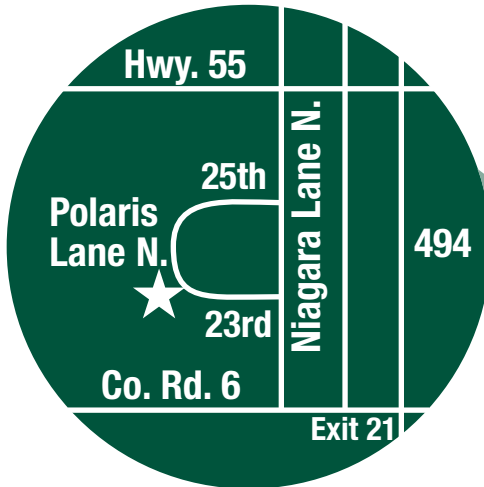

# CRANE ENGINEERING

Take 494 to Co. Rd. 6 (exit 21).

Turn west on Co. Rd. 6 for 0.7 miles.

Turn right (north) on Niagara Lane for 0.4 miles.

Turn left on 23rd Ave. which becomes Polaris Lane.

Crane is straight ahead at 2355 Polaris Lane No., Suite 120.