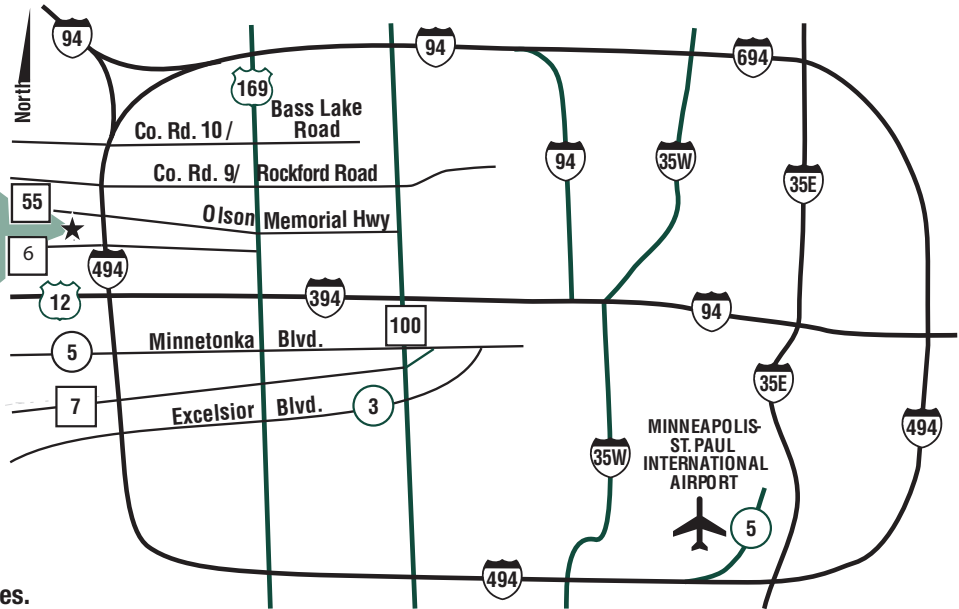

# CRANE ENGINEERING

Take 494 to Co. Rd. 6 (exit 21).

Turn west on Co. Rd. 6 for 0.7 miles.

Turn right (north) on Niagara Lane for 0.4 miles.

Turn left on 23rd Ave. which becomes Polaris Lane.

Crane is straight ahead at 2355 Polaris Lane No., Suite 120.